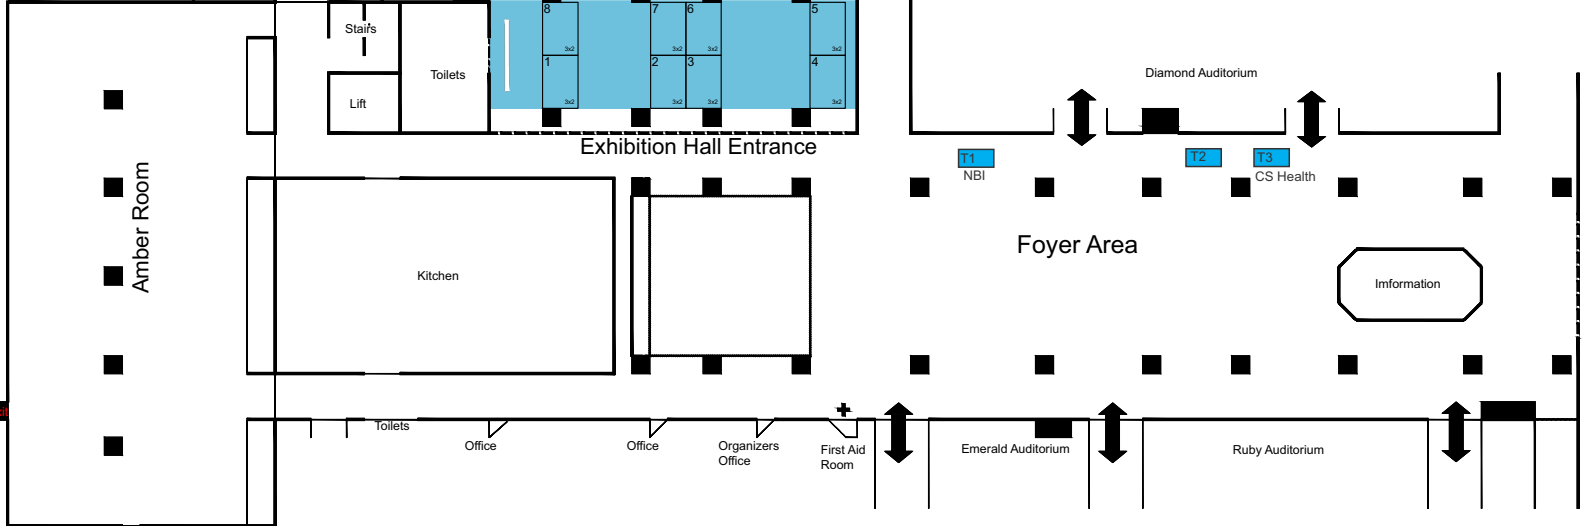

-  Ceiling Height 2.3 Meters
-  Ceiling Height 3 Meters
-  Ceiling Height 4.5 Meters

JOINT
 ALLSA/SATS/CWIG **2019**
CONGRESS
 Challenging Beliefs

Main Entrance