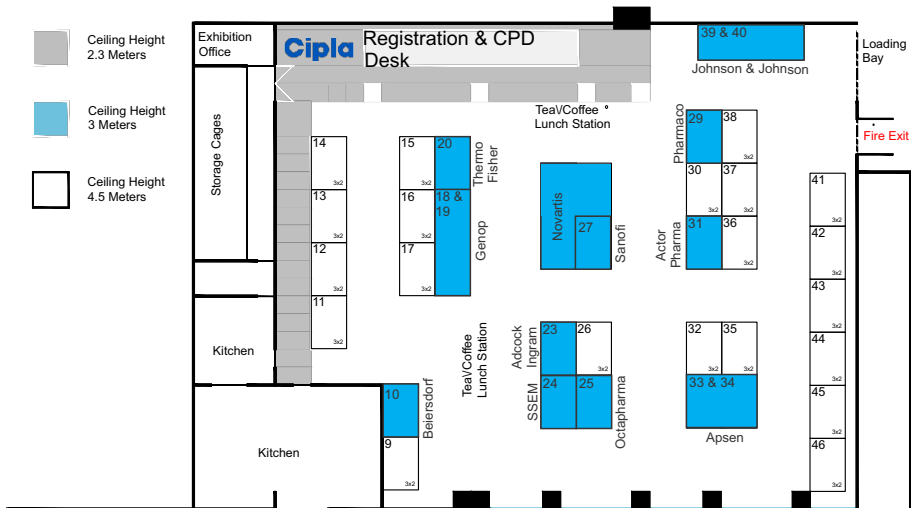

-  Ceiling Height 2.3 Meters
-  Ceiling Height 3 Meters
-  Ceiling Height 4.5 Meters

JOINT
 ALLSA/SATS/CWIG **2019**
CONGRESS
 Challenging Beliefs

Main Entrance